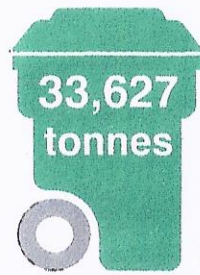

In **2015** we collected...

8,017 tonnes

Recycled Waste

33,627 tonnes

General Household Waste

If we were in **Wales** we could have been fined around **£2m**

Bassetlaw
DISTRICT COUNCIL
— North Nottinghamshire —