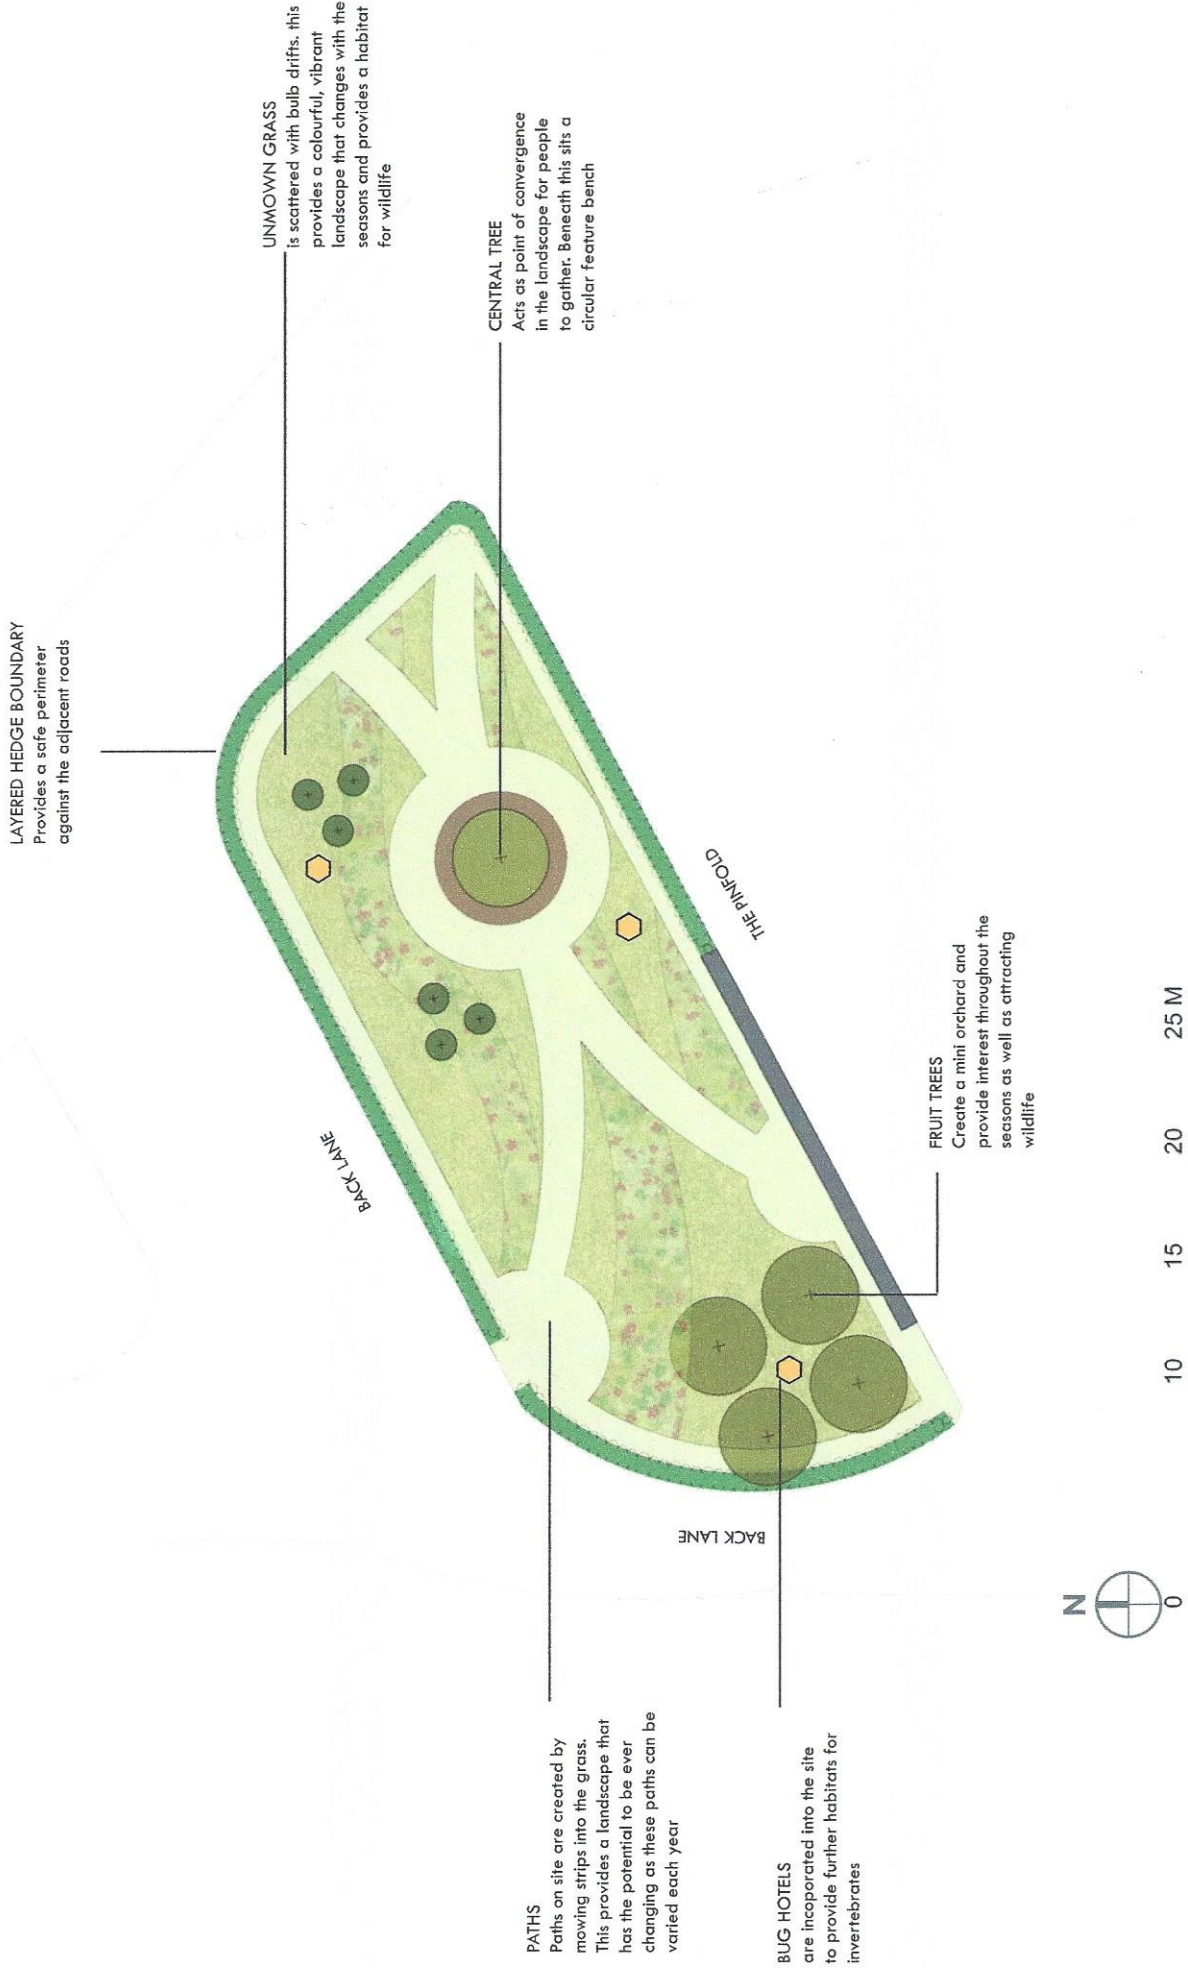

03 Outline Design

BUG HOTELS
are incorporated into the site to provide further habitats for invertebrates

Figure 6 Landscape Design for the Pinfold Site